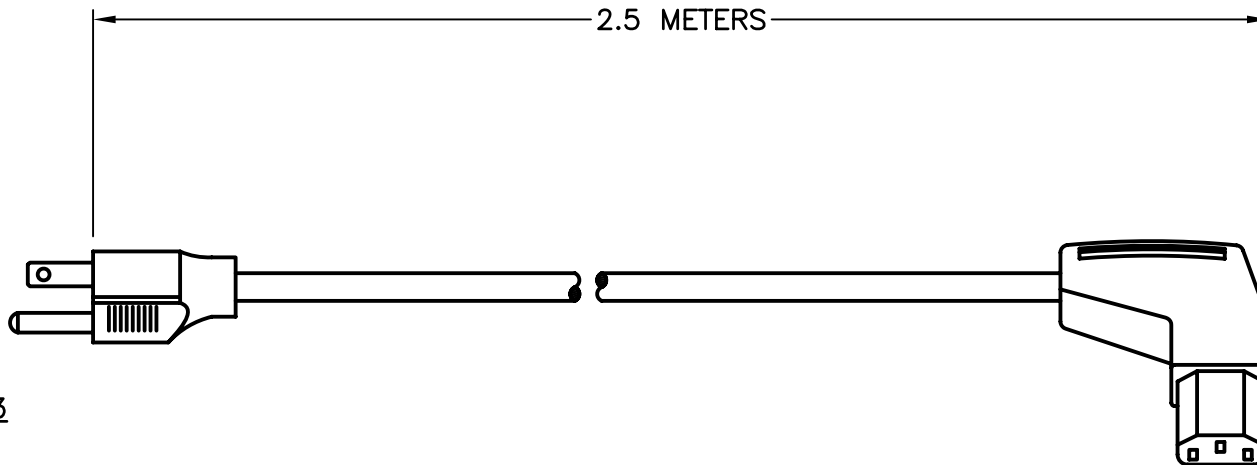

CAT. No.

81200-RA

DETACHABLE CORD SET, JA1-15P (JIS 8303) JAPANESE PLUG & RIGHT ANGLE IEC-60320 C-13 CONNECTOR, 12A-125V, BLACK, 2.5 METERS.

APPROVALS

PSE ☒

ALL DIMENSIONS ARE IN MILLIMETERS

CERTIFICATIONS

ROHS ☒

STANDARDS

JIS 8303 ☒

JIS C 3306 ☒

IEC 60320 ☒

SPECIFICATIONS:

1. OVERALL LENGTH: 2.5 METERS
2. CONDUCTORS: 1.25 mm² x 3
3. JACKET: HVCTF, BLACK, 70°C
4. PLUG: JIS 8303, STRAIGHT, BLACK
5. CONNECTOR: IEC 60320 C-13, RIGHT ANGLE, BLACK
6. RATED: 12 AMPERE 125 VOLT

IEC 60320, C-13